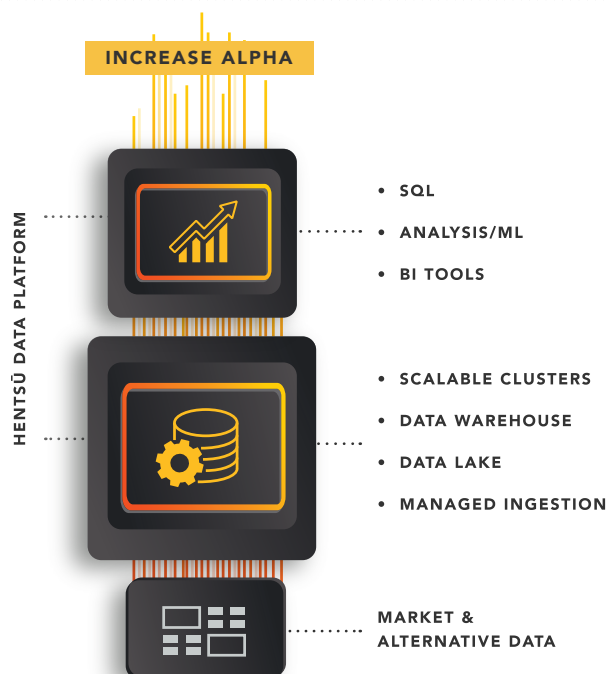

Whether you have an established data team and are looking to increase efficiency and reduce costs or want to enhance your trading strategies with additional data, our Data Platform offering adapts to fit your requirements.

SOLUTIONS FOR:

1. Quantitative Funds
2. Non-Quantitative Funds looking to add quant workloads
3. Fund with two or more sources of data looking to do back-testing
4. Startups & Established Funds
5. Funds leveraging quantamental research practices

SOLUTION OVERVIEW

- Covers quality traditional and alternative market data
- Your data is loaded into data warehouses
- Data is ready to be consumed by your research, strategies or compute clusters
- Folds seamlessly into our corporate IT services for an all-encompassing managed technology solution
- Available as a service with a monthly flat fee

THE BENEFITS

Hentsū's Data Platform offering gives you full ownership of your data and pairs it with the support of end-to-end system management. When you partner with us you also gain:

- ✓ Cost effective access to new data
- ✓ On demand pricing, only pay when you are processing
- ✓ Optimised data storage to reduce costs and increase performance
- ✓ Complete integration into your environment
- ✓ A partner with access to cloud scale databases
- ✓ The ability to run hundreds of pipelines at the same time with no performance loss
- ✓ Usage flexibility which allows you to scale the power of your database
- ✓ The Data Warehouse supports ACID transaction logs, time travel and schema changes