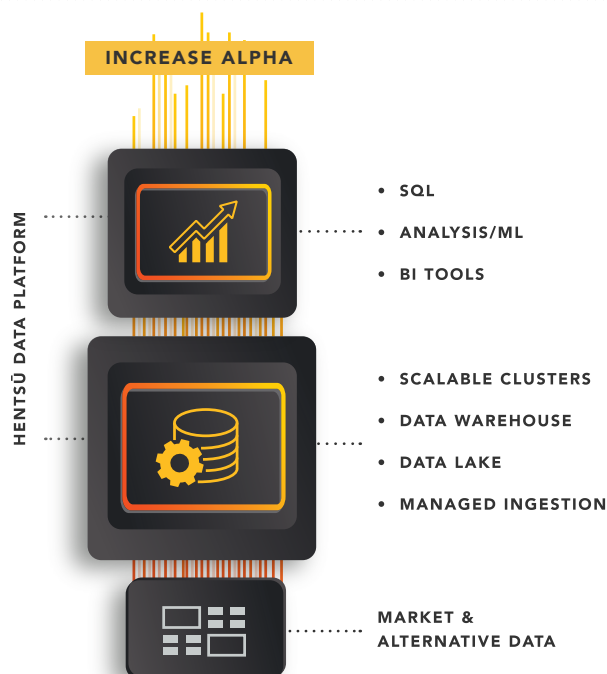

Whether you have an established data team and are looking to increase efficiency and reduce costs or want to enhance your trading strategies with additional data, our Data Platform offering adapts to fit your requirements.

SOLUTIONS FOR:

1. Quantitative Funds
2. Non-Quantitative Funds looking to add quant workloads
3. Fund with two or more sources of data looking to do back-testing
4. Startups & Established Funds
5. Funds leveraging quantamental research practices

SOLUTION OVERVIEW

- Covers traditional and alternative market data
- Your data is loaded into data warehouses
- Data is ready to be consumed by your research, strategies or compute clusters
- Folds seamlessly into our corporate IT services for an all-encompassing managed technology solution
- Available as a service with a monthly flat fee

THE BENEFITS

Hentsū's Data Platform offering gives you full ownership of your data and pairs it with the support of end-to-end system management. When you partner with us you also gain:

- ✓ Cost effective access to new data
- ✓ On demand pricing, only pay when you are processing
- ✓ Optimised data storage to reduce costs and increase performance
- ✓ Complete integration into your environment
- ✓ A partner with access to cloud scale databases
- ✓ The ability to run hundreds of pipelines at the same time with no performance loss
- ✓ Usage flexibility which allows you to scale the power of your database
- ✓ The Data Warehouse supports ACID transaction logs, time travel and schema changes