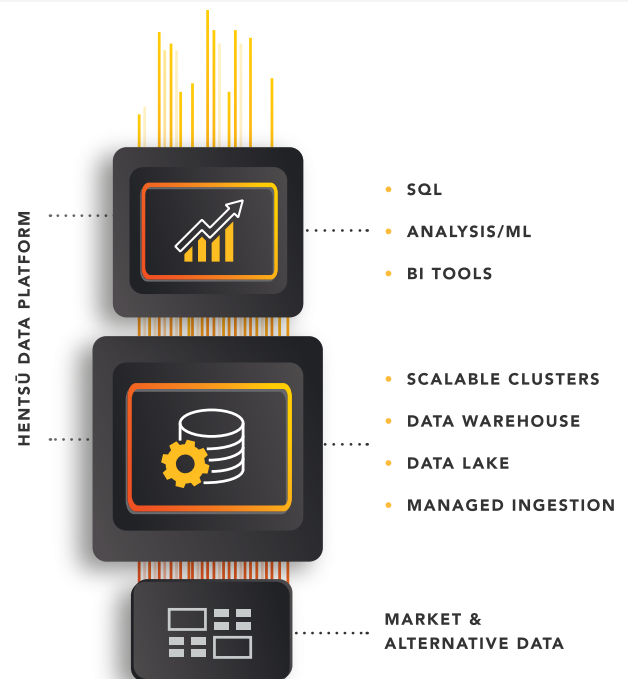

SOLUTIONS FOR

1. Quantitative Funds
2. Non-Quantitative Funds looking to add quant workloads
3. Fund with two or more sources of data looking to do back-testing
4. Startups & Established Funds
5. Funds leveraging quantitative research practices

SOLUTION OVERVIEW

- Covers traditional and alternative market data
- Your data is loaded into data warehouses
- Data is ready to be consumed by your research, strategies or compute clusters
- Fits seamlessly into our corporate IT services for an all-encompassing managed technology solution
- Available as a service with a monthly flat fee

THE BENEFITS

Hentsū's Data Platform offering gives you full ownership of your data and pairs it with the support of end-to-end system management. When you partner with us you also gain:

- ✓ Cost effective access to new data
- ✓ On demand pricing, only pay when you are processing
- ✓ Optimised data storage to reduce costs and increase performance
- ✓ Complete integration into your environment
- ✓ A partner with access to cloud scale databases
- ✓ The ability to run hundreds of pipelines at the same time with no performance loss
- ✓ Usage flexibility which allows you to scale the power of your database
- ✓ The Data Warehouse supports ACID transaction logs, time travel and schema changes

Working with data can be expensive, time consuming and requires a high degree of knowledge and experience. [Contact us today](#) to better understand how we can support you in building out your quantitative data solutions.

📍 LONDON

30 Crown Place
London, EC2A 4EB
+44 20 3857 1630

📍 NEW YORK

600 Fifth Avenue
New York, NY 10020
+1 315 257 4284

📍 BOSTON

359 Newbury Street
Boston, MA 02115
+1 315 257 4284

🗨️ LET'S TALK

hello@hentsu.com
hentsu.com